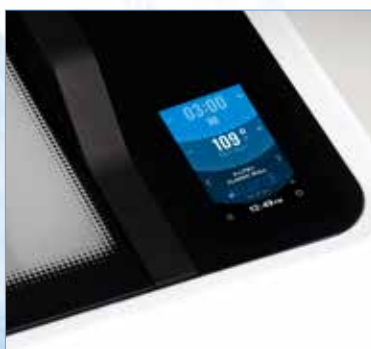

STRAVA SPLINT BATH

State-of-art splint baths with
build-in Cleaning system for
infection prevention.

STRAVA

state-of-art splint bath with build-in Cleaning system for infection prevention.

Strava splint bath is the first on the market to introduce UV sterilization and a high heat "Sanitation mode". With the increased concern from Hospitals and Clinical environments for unit sanitation and patient cross contamination Strava cycles the water over UV light every 2 minutes. In addition, the "Sanitation mode" heats the water to maximum and this dual cleaning system ensures the water is 99.99% free of microbes. *

Instead of traditional metal splint baths Strava is made from a Thermoset Composite material that is known for its durability, insulation, flammability resistance and aesthetic appeal. It comes with an easily accessible transparent hinged lid that prevents the water from dripping outside the tub. Water evacuation becomes easy and fast with a pump system that empties the bath in a few minutes. A uniform heat distribution keeps the set temperature in a window of +/- 1°C and heats the water fast to set temperature saving the clinician time.

The full-color touch screen allows the user to browse and select preloaded thermoplastic settings or create their own favorite settings for fast and precise heating of material. A full menu of additional features allows for clinician customization.

Non-stick reusable liner prevents materials from sticking to the bottom and protects your new Splint bath.

Item No.	Model	Width	Length	Height
645070022	Splint Bath size Standard	External: 51,6 cm Tub: 31,6 cm	External: 59 cm Tub: 48,6 cm	External: 22,6 cm Tub: 14,7 cm
512840013	Non-stick Liner	38 cm	61 cm	