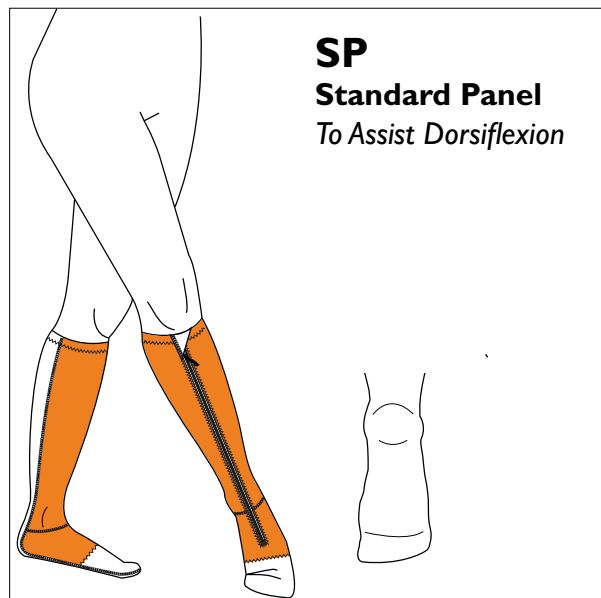

39325 SOCK REINFORCEMENTS

elements
body

SP
Standard Panel
To Assist Dorsiflexion

Three reinforcements are included in the price. If the box for Standard Panel is ticked this will count as one, and another two can be added.

LC
Leg Central
To assist dorsiflexion
To control alignment

LX
Leg Cross
To assist dorsiflexion

LL
Leg Lateral
To assist dorsiflexion
To prevent supination

Campscandinavia, MARS_2021 ©