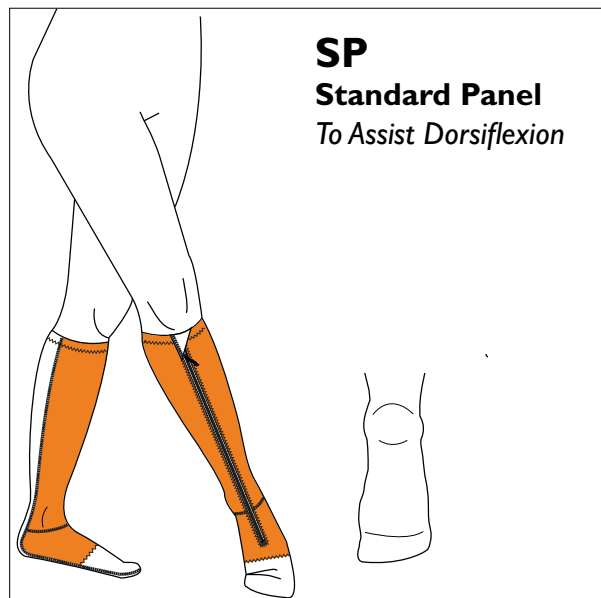

39325 SOCK REINFORCEMENTS

elements
body

SP
Standard Panel
To Assist Dorsiflexion

Three reinforcements are included in the price. If the box for Standard Panel is ticked this will count as one, and another two can be added.

LC
Leg Central
To assist dorsiflexion
To control alignment

LX
Leg Cross
To assist dorsiflexion

LL
Leg Lateral
To assist dorsiflexion
To prevent supination

LM
Leg Medial
To assist dorsiflexion
To prevent pronation