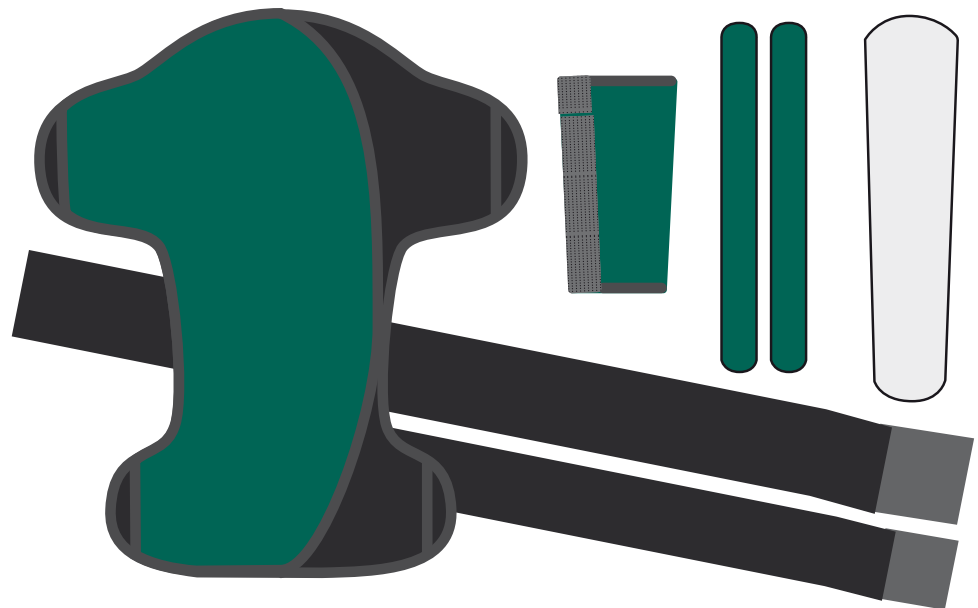

## *softSHELL*<sup>TM</sup>

Dress your ToeOFF<sup>®</sup> and BlueRocker<sup>TM</sup> in a different color.

CHOOSE COLOR

Black

Green

Beige

# softSHELL™

It combines the padding system of SoftKIT with a plush textile front to form a sleeve that slides over the anterior plate. It includes matching cover for the lower strut. Two-in-one, a soft plush front in choice of three colors and SoftKIT interface between the orthosis and the tibia.

Item No.	Color	Sizes
28392	Black	XSmall - XLarge
28393	Beige	XSmall - XLarge
28394	Green	XSmall - XLarge

No left or right.